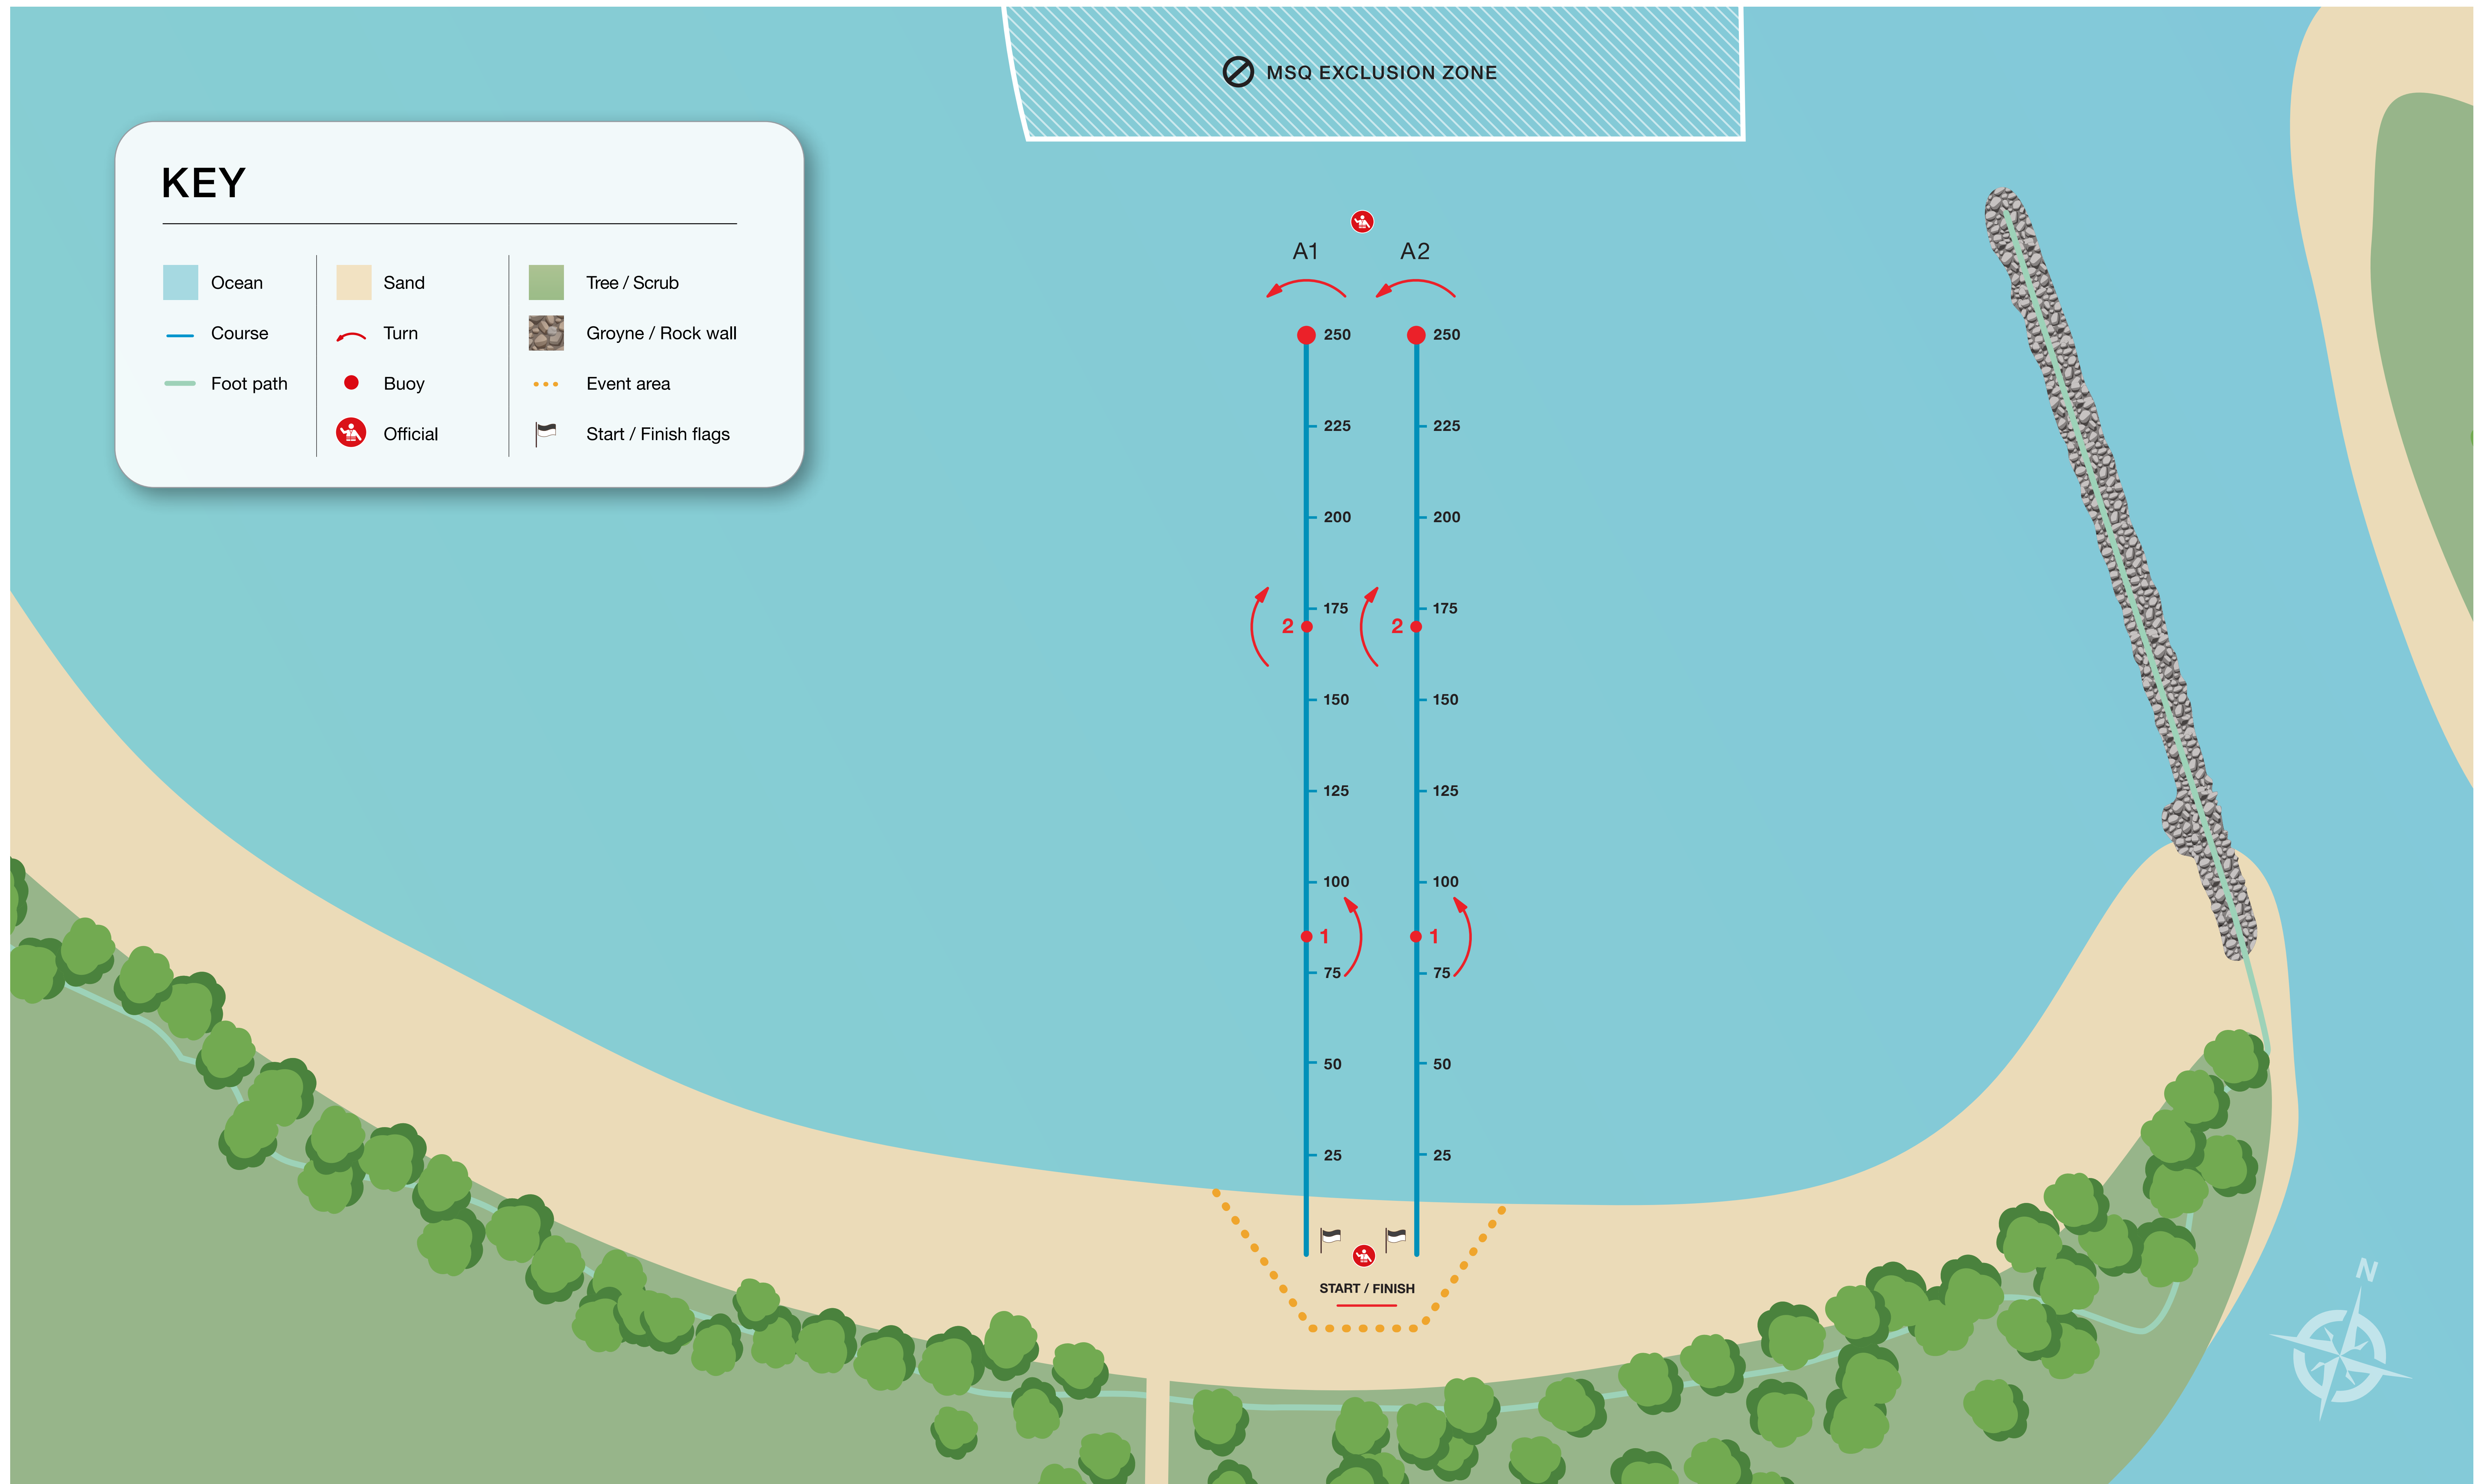

COASTAL ROWING BEACH SPRINT COURSE

KEY

- | | | |
|-----------|----------------------|--------------------|
| Ocean | Sand | Tree / Scrub |
| Course | Turn | Groyne / Rock wall |
| Foot path | Buoy | Event area |
| Official | Start / Finish flags | |